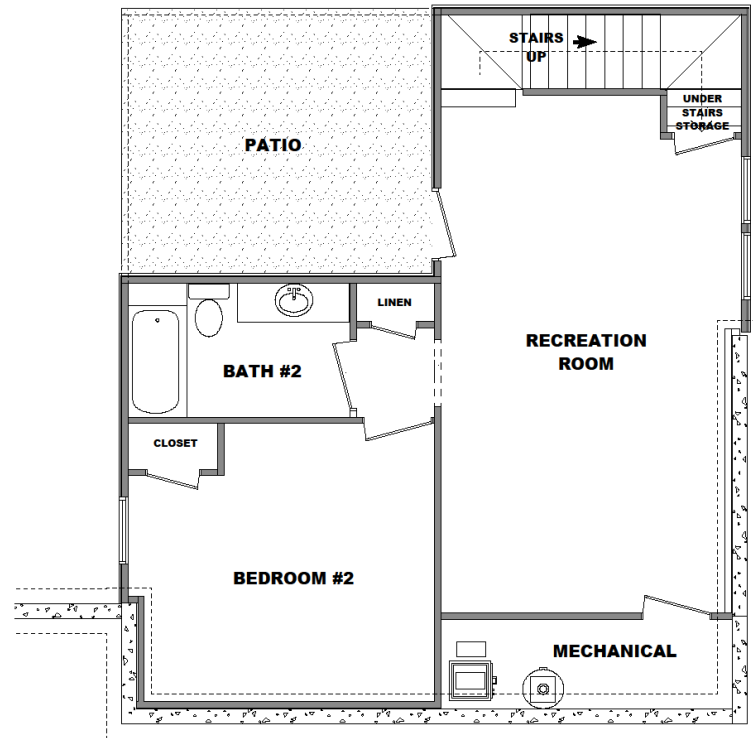

The Whitetail

2BR 2 1/2 BA

OUTDOOR LIVING SPACE

"WHITETAIL" CABIN

BASEMENT LEVEL

728 SQUARE FEET

MAIN LEVEL

728 SQUARE FEET