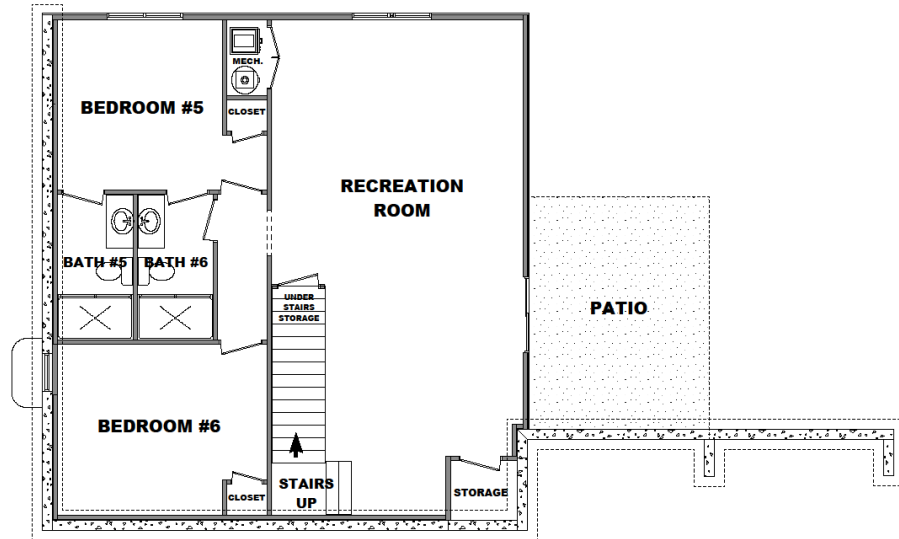

THE LUMBERJACK

6BR 6BA

Outdoor Living Space

"LUMBERJACK" CABIN

MAIN LEVEL

1,088 SQUARE FEET

UPPER LEVEL

1,088 SQUARE FEET

"LUMBERJACK" CABIN

BASEMENT OPTION 1

1,088 SQUARE FEET

BASEMENT OPTION 2

1,088 SQUARE FEET