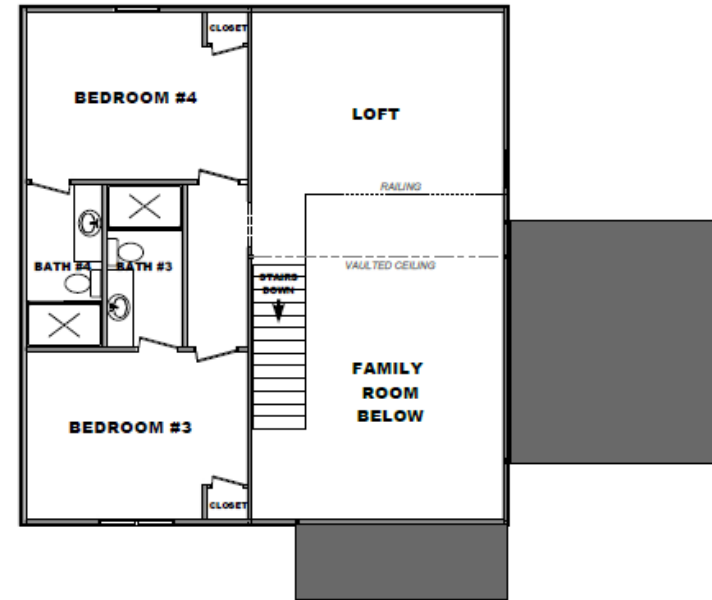

THE LUMBERJACK

6BR 6BA

Outdoor Living Space

"LUMBERJACK" CABIN

MAIN LEVEL

1,088 SQUARE FEET

UPPER LEVEL

1,088 SQUARE FEET

"LUMBERJACK" CABIN

BASEMENT OPTION 1

1,088 SQUARE FEET

BASEMENT OPTION 2

1,088 SQUARE FEET