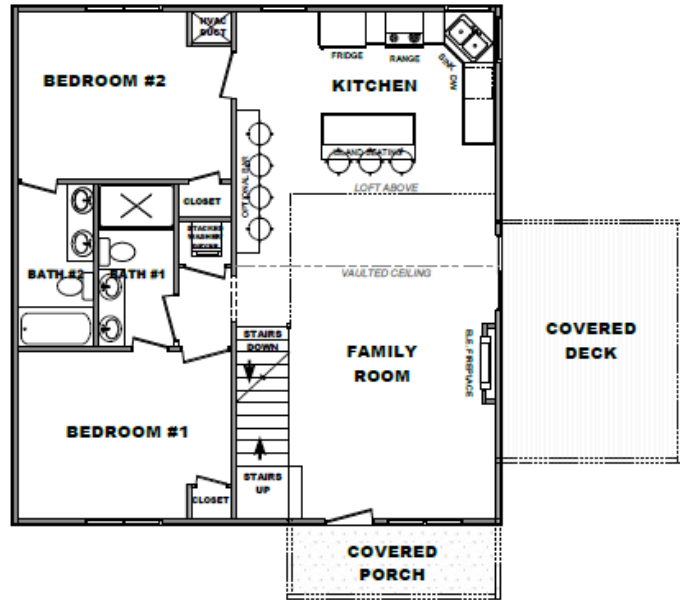

THE LUMBERJACK

6BR 6BA

Outdoor Living Space

"LUMBERJACK" CABIN

MAIN LEVEL

1,088 SQUARE FEET

UPPER LEVEL

1,088 SQUARE FEET

"LUMBERJACK" CABIN

BASEMENT OPTION 1

1,088 SQUARE FEET

BASEMENT OPTION 2

1,088 SQUARE FEET