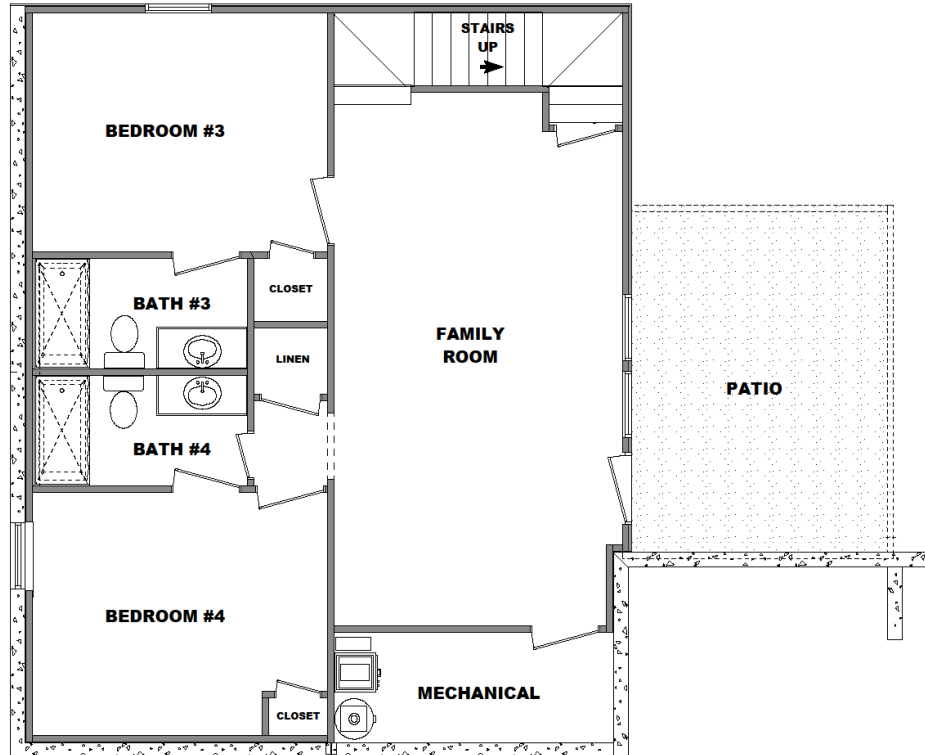

## 4BR 4BA

---

# "BIGHORN" CABIN

## BASEMENT LEVEL

885 SQUARE FEET

## MAIN LEVEL

952 SQUARE FEET